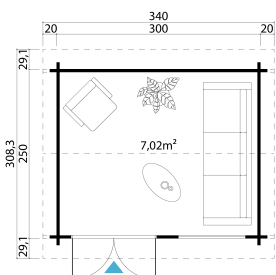

-  70 mm
-  1
-  5
-  **GUARANTEE**
- 5 YEARS**

EAN 4742913017633

**DIMENSIONS**

Floor area	6.75 m <sup>2</sup>
Roof dimensions	3.03 x 3.60 m
Cubic volume	≈ 15.38 m <sup>3</sup>
Wall height	≈ 2.04 m
Ridge height	≈ 2.52 m
Front overhang	≈ 30 cm

**WINDOWS & DOORS**

1 x Double door (2+*)	130.0 x 184.5 cm
1 x Double window open inward (2+*)	106.0 x 128.0 cm

\*2+: 2+

**ROOF & FLOOR**

Roof boards	18x90 mm
Floor boards	18x90 mm
Roof surface	11.52 m <sup>2</sup>
Roof angle	≈ 18.6 °
Treated Bearers	70x45 mm

\* Optional roof covering available

**PACKAGING: 1 PALLET(S)**

440 x 118 x 80 cm  
1205 kg