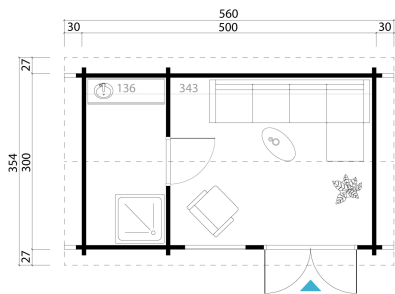

-  70 mm
-  2
-  9
- 5 YEARS** GUARANTEE

**PACKAGING: 1 PALLET(S)**

 630 x 114 x 91 cm  
1895 kg

EAN 4743329225704

**DIMENSIONS**

Floor area	13.90 m <sup>2</sup>
Roof dimensions	3.54 x 6.20 m
Cubic volume	≈ 36.1 m <sup>3</sup>
Wall height	≈ 2.18 m
Ridge height	≈ 2.45 m
Front overhang	≈ 30 cm

**WINDOWS & DOORS**

1 x Double door (2+*)	158.0 x 186.5 cm
1 x Single door (2+*)	82.7 x 186.5 cm
1 x Double window open inward (2+*)	102.1 x 132.0 cm

\*2+: 2+

**ROOF & FLOOR**

Roof boards	18x90 mm
Floor boards	18x90 mm
Roof surface	22.32 m <sup>2</sup>
Roof angle	≈ 10.5 °
Treated Bearers	45x70 mm