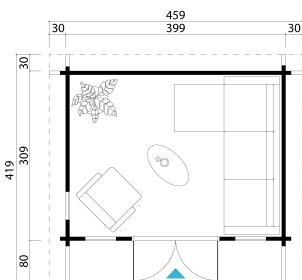

-  70 mm
-  2
-  0
-  **GUARANTEE**
5 YEARS

PACKAGING: 2 PALLET(S)

-  630 x 114 x 65 cm
1360 kg
-  200 x 114 x 41 cm
278 kg

EAN 4743329224622

DIMENSIONS

Floor area	11.36 m ²
Roof dimensions	4.59 x 4.19 m
Cubic volume	≈ 25.71 m ³
Wall height	≈ 2.11 m
Ridge height	≈ 2.42 m
Front overhang	≈ 80 cm

WINDOWS & DOORS

1 x Double door (2+*)	158.0 x 193.3 cm
3 x Single window open inward (2+*)	55.2 x 172.9 cm

*2+: 2+

ROOF & FLOOR

Roof boards	18x90 mm
Floor boards	18x90 mm
Roof surface	19.20 m ²
Roof angle	≈ 5.1 °
Treated Bearers	70x45 mm