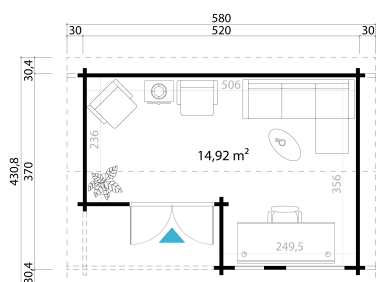

70
mm

3

10

5
YEARSUNDER
2,5
metres

EAN 4742913018036

DIMENSIONS

Floor area	14.90 m ²
Roof dimensions	4.30 x 5.80 m
Cubic volume	≈ 33.6 m ³
Wall height	≈ 2.04 m
Ridge height	≈ 2.42 m
Front overhang	≈ 30 cm

PACKAGING: 2 PALLET(S)580 x 114 x 79 cm
1650 kg200 x 114 x 42 cm
210 kg**WINDOWS & DOORS**

1 x Double door (2+*)	158.0 x 200.0 cm
1 x Single window open inward (2+*)	55.2 x 172.9 cm
1 x Double window open inward (2+*)	110.0 x 172.9 cm

*2+: 2+

ROOF & FLOOR

Roof boards	18x90 mm
Floor boards	18x90 mm
Roof surface	25.52 m ²
Roof angle	≈ 11.8 °
Treated Bearers	70x45 mm