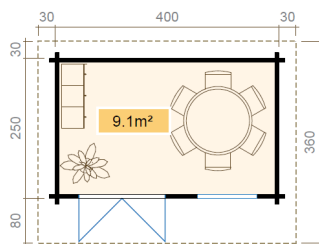

-  70 mm
-  2
-  0
- ★ ★ ★**  
**GUARANTEE**  
**5 YEARS**

EAN 4742913015127

**DIMENSIONS**

Floor area	9.11 m2
Roof dimensions	4.60 x 3.60 m
Cubic volume	≈ 20.75 m3
Wall height	≈ 2.24 m
Ridge height	≈ 2.39 m
Front overhang	≈ 80 cm

**WINDOWS & DOORS**

1 x Double door (2+*)	158.0 x 193.3 cm
1 x Double window open inward (2+*)	110.0 x 172.9 cm

\*2+: 2+

**ROOF & FLOOR**

Roof boards	18x90 mm
Floor boards	18x90 mm
Roof surface	16.56 m2
Roof angle	≈ 3.2 °
Treated Bearers	45x70 mm

\* Optional roof covering available

**PACKAGING: 1 PALLET(S)**

420 x 114 x 90 cm  
1370 kg