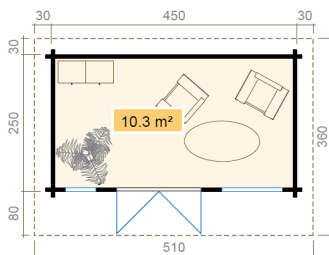

70DO72

450x250

70  
mm

2

0

5  
YEARS**PACKAGING: 1 PALLET(S)**540 x 114 x 75 cm  
1400 kg

EAN 4742913016124

**DIMENSIONS**

Floor area	10.29 m <sup>2</sup>
Roof dimensions	5.10 x 3.60 m
Cubic volume	≈ 23.79 m <sup>3</sup>
Wall height	≈ 2.24 m
Ridge height	≈ 2.39 m
Front overhang	≈ 80 cm

**WINDOWS & DOORS**

1 x Double door (2+*)	158.0 x 193.3 cm
1 x Single window open inward (2+*)	55.2 x 172.9 cm
1 x Double window open inward (2+*)	110.0 x 172.9 cm

\*2+: 2+

**ROOF & FLOOR**

Roof boards	18x90 mm
Floor boards	18x90 mm
Roof surface	18.36 m <sup>2</sup>
Roof angle	≈ 3.2 °
Treated Bearers	70x45 mm

\* Optional roof covering available