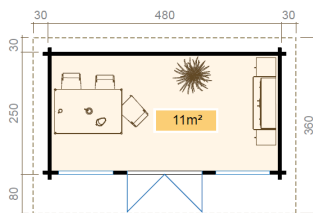

70
mm

3

0

5
YEARS**PACKAGING: 1 PALLET(S)**540 x 114 x 76 cm
1610 kg

EAN 4742913017121

DIMENSIONS

Floor area	11.00 m ²
Roof dimensions	5.40 x 3.60 m
Cubic volume	≈ 25.43 m ³
Wall height	≈ 2.24 m
Ridge height	≈ 2.39 m
Front overhang	≈ 80 cm

WINDOWS & DOORS

1 x Double door (2+*)	158.0 x 193.3 cm
1 x Double window open inward (2+*)	110.0 x 172.9 cm
1 x Double window open inward (2+*)	110.0 x 172.9 cm

*2+: 2+

ROOF & FLOOR

Roof boards	18x90 mm
Floor boards	18x90 mm
Roof surface	19.44 m ²
Roof angle	≈ 3.2 °
Treated Bearers	70x45 mm