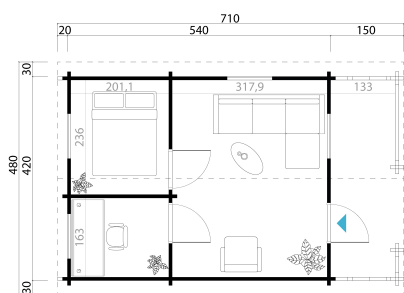

-  70 mm
-  3
-  14
-  **GUARANTEE**
- 5 YEARS**

EAN 4742913011167

**DIMENSIONS**

Floor area	20.90 m <sup>2</sup>
Roof dimensions	4.92 x 7.10 m
Cubic volume	≈ 51.55 m <sup>3</sup>
Wall height	≈ 2.18 m
Ridge height	≈ 2.65 m
Front overhang	≈ 150 cm

**PACKAGING: 3 PALLET(S)**

-  710 x 114 x 60 cm  
1830 kg
-  630 x 114 x 52 cm  
1150 kg
-  200 x 114 x 59 cm  
300 kg

**WINDOWS & DOORS**

1 x Single door (2+*)	82.7 x 193.3 cm
1 x Single door (2+*)	82.7 x 193.3 cm
1 x Single door (2+*)	82.7 x 193.3 cm
2 x Single window open inward (2+*)	91.6 x 91.6 cm
2 x Single window open inward (2+*)	91.6 x 91.6 cm

\*2+: 2+

**ROOF & FLOOR**

Roof boards	18x90 mm
Floor boards	18x90 mm
Roof surface	35.50 m <sup>2</sup>
Roof angle	≈ 12.8 °
Treated Bearers	45x70 mm

\* Optional roof covering available