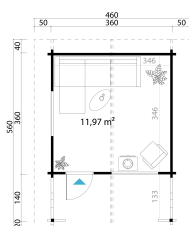

70
mm

3

11

5
YEARS**PACKAGING: 2 PALLET(S)**
 630 x 114 x 53 cm
1350 kg

 630 x 114 x 57 cm
1400 kg

EAN 4743329239954

DIMENSIONS

Floor area	11.97 m ²
Roof dimensions	4.60 x 5.50 m
Cubic volume	≈ 23.05 m ³
Wall height	≈ 2.37 m
Ridge height	≈ 2.91 m
Front overhang	≈ 150 cm

WINDOWS & DOORS

1 x Single door (2+*)	82.7 x 200.0 cm
1 x Double window open inward (2+*)	137.4 x 91.6 cm
1 x Double window open inward (2+*)	137.4 x 105.0 cm

*2+: 2+

ROOF & FLOOR

Roof boards	18x90 mm
Floor boards	28x137 mm
Roof surface	42.90 m ²
Roof angle	≈ 17.1 °
Treated Bearers	45x70 mm