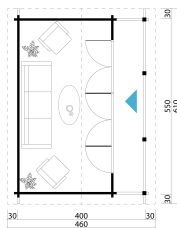

70  
mm

3

11

 ★ ★ ★  
 GUARANTEE  
 5  
 YEARS

**PACKAGING: 1 PALLET(S)**

 6100 x 114 x 91 cm  
 2070 kg

EAN 4742913017923

**DIMENSIONS**

Floor area	15.33 m <sup>2</sup>
Roof dimensions	4.60 x 6.10 m
Cubic volume	≈ 33.88 m <sup>3</sup>
Wall height	≈ 1.97 m
Ridge height	≈ 2.45 m
Front overhang	≈ 30 cm

**WINDOWS & DOORS**

1 x Folding door (3+\*) 410.0 x 200.0 cm

\*3+: 3+

**ROOF & FLOOR**

Roof boards	18x90 mm
Floor boards	18x90 mm
Roof surface	28.88 m <sup>2</sup>
Roof angle	≈ 14 °
Treated Bearers	70x45 mm

\* Optional roof covering available