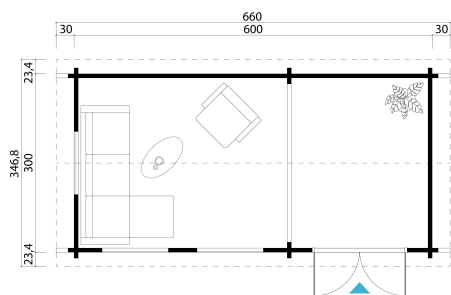

70 mm

2

10

GUARANTEE
5 YEARS

EAN 4742913013123

DIMENSIONS

Floor area	16.76 m ²
Roof dimensions	3.47 x 6.60 m
Cubic volume	≈ 37.61 m ³
Wall height	≈ 2.04 m
Ridge height	≈ 2.45 m
Front overhang	≈ 30 cm

PACKAGING: 2 PALLET(S)

 660 x 114 x 65 cm
1565 kg

 200 x 114 x 51 cm
340 kg

WINDOWS & DOORS

1 x Double door (2+*)	158.0 x 186.5 cm
3 x Double window open inward (2+*)	110.0 x 172.9 cm

*2+: 2+

ROOF & FLOOR

Roof boards	18x90 mm
Floor boards	18x90 mm
Roof surface	23.76 m ²
Roof angle	≈ 15.6 °
Treated Bearers	70x45 mm