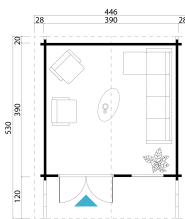

70  
mm

3

10

★ ★ ★  
GUARANTEE  
5  
YEARS

**PACKAGING: 1 PALLET(S)**

630 x 114 x 83 cm  
1950 kg

EAN 4742913011624

**DIMENSIONS**

Floor area	14.14 m <sup>2</sup>
Roof dimensions	4.46 x 5.30 m
Cubic volume	≈ 35.41 m <sup>3</sup>
Wall height	≈ 2.18 m
Ridge height	≈ 2.65 m
Front overhang	≈ 120 cm

**WINDOWS & DOORS**

1 x Double door (2+*)	158.0 x 193.3 cm
1 x Single window open inward (2+*)	91.6 x 91.6 cm

\*2+: 2+

**ROOF & FLOOR**

Roof boards	18x90 mm
Floor boards	18x90 mm
Roof surface	24.38 m <sup>2</sup>
Roof angle	≈ 14 °
Treated Bearers	45x70 mm

\* Optional roof covering available