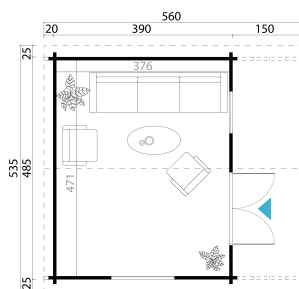

-  70 mm
-  4
-  12
-  **GUARANTEE**
- 5 YEARS**

EAN 4742913011099

DIMENSIONS

Floor area	17.71 m ²
Roof dimensions	5.39 x 5.60 m
Cubic volume	≈ 45.16 m ³
Wall height	≈ 2.18 m
Ridge height	≈ 2.92 m
Front overhang	≈ 150 cm

PACKAGING: 3 PALLET(S)

-  630 x 114 x 53 cm
1330 kg
-  560 x 114 x 50 cm
1150 kg
-  200 x 114 x 47 cm
250 kg

WINDOWS & DOORS

1 x Double door (2+*)	158.0 x 193.3 cm
1 x Double window open inward (2+*)	137.4 x 91.6 cm
1 x Single window open inward (2+*)	91.6 x 91.6 cm

*2+: 2+

ROOF & FLOOR

Roof boards	18x90 mm
Floor boards	18x90 mm
Roof surface	31.36 m ²
Roof angle	≈ 17.1 °
Treated Bearers	45x70 mm

* Optional roof covering available