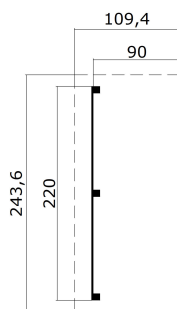

28  
mm

0

2

**PACKAGING: 1 PALLET(S)**

0 x 0 x 0 cm  
0 kg

EAN 4743329219444

**DIMENSIONS**

Floor area	1.81 m <sup>2</sup>
Roof dimensions	1.09 x 2.44 m
Cubic volume	≈ 3.1 m <sup>3</sup>
Wall height	≈ 1.60 m
Ridge height	≈ 1.84 m
Front overhang	≈ 12 cm

**WINDOWS & DOORS**

**ROOF & FLOOR**

Roof boards	18x90 mm
Roof surface	2.68 m <sup>2</sup>
Roof angle	≈ 13 °

\* Optional roof covering available