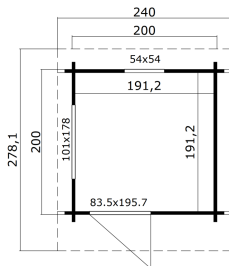

44
mm

1

0

PACKAGING: 1 PALLET(S)
330 x 118 x 62 cm
589 kg

EAN 4743329236397

DIMENSIONS

Floor area	3.66 m ²
Roof dimensions	2.40 x 2.78 m
Cubic volume	≈ 8.13 m ³
Wall height	≈ 2.11 m
Ridge height	≈ 2.34 m
Front overhang	≈ 50 cm

WINDOWS & DOORS

1 x Single door (TP+*)	83.5 x 195.7 cm
1 x Single window open inward (DGP+*)	54.0 x 54.0 cm
1 x Double window fixed (DGP+*)	101.0 x 178.0 cm

*DGP+: Double Glazed Premium Plus

*TP+: Solid Wood Premium Plus

ROOF & FLOOR

Roof boards	18x90 mm
Floor boards	18x90 mm
Roof surface	6.70 m ²
Roof angle	≈ 7 °
Treated Bearers	45x45 mm

* Optional roof covering available