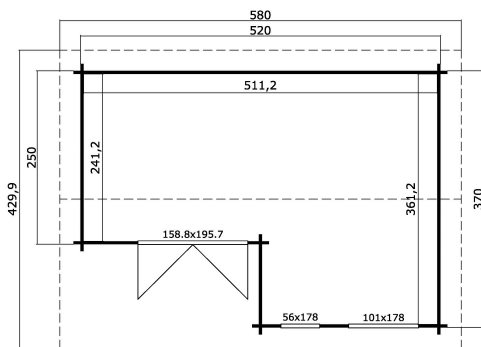

44BR

370x520

PACKAGING: 1 PALLET(S)

630 x 118 x 66 cm
1500 kg

EAN 4742913019026

DIMENSIONS

Floor area	15.36 m ²
Roof dimensions	4.30 x 5.80 m
Cubic volume	≈ 35.0 m ³
Wall height	≈ 2.11 m
Ridge height	≈ 2.51 m
Front overhang	≈ 30 cm

WINDOWS & DOORS

1 x Double door (DGP+*)	158.8 x 195.7 cm
1 x Single window open inward (DGP+*)	56.0 x 178.0 cm
1 x Double window fixed (DGP+*)	101.0 x 178.0 cm

*DGP+: Double Glazed Premium Plus

ROOF & FLOOR

Roof boards	18x90 mm
Floor boards	18x90 mm
Roof surface	25.52 m ²
Roof angle	≈ 12.3 °
Treated Bearers	45x45 mm

* Optional roof covering available