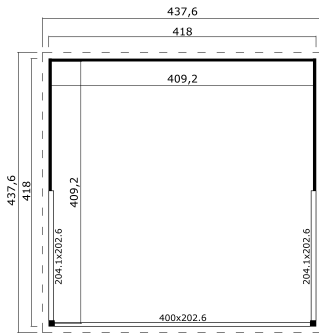

-  44 mm
-  2
-  0
-  **GUARANTEE**
- 5 YEARS**

PACKAGING: 2 PALLET(S)

-  440 x 118 x 66 cm
1023 kg
-  245 x 118 x 41 cm
480 kg

EAN 4743329231958

DIMENSIONS

Floor area	16.74 m ²
Roof dimensions	4.38 x 4.38 m
Cubic volume	≈ 40.09 m ³
Wall height	≈ 2.39 m
Ridge height	≈ 2.39 m
Front overhang	≈ 10 cm

WINDOWS & DOORS

1 x Sliding door	400.0 x 202.6 cm
2 x Sliding door	204.1 x 202.6 cm

ROOF & FLOOR

Roof boards	18x90 mm
Floor boards	18x90 mm
Roof surface	18.38 m ²
Roof angle	≈ 1.5 °
Treated Bearers	45x70 mm