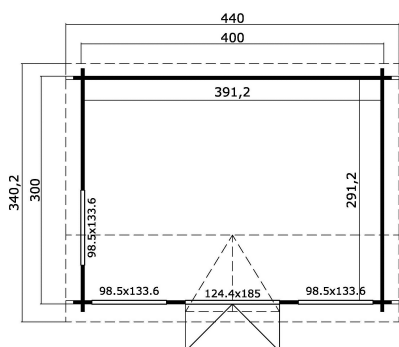

44  
mm

2

8

**PACKAGING: 1 PALLET(S)**

440 x 118 x 70 cm  
992 kg

EAN 4742913015240

**DIMENSIONS**

Floor area	11.39 m <sup>2</sup>
Roof dimensions	3.40 x 4.40 m
Cubic volume	≈ 25.65 m <sup>3</sup>
Wall height	≈ 2.11 m
Ridge height	≈ 2.39 m
Front overhang	≈ 20 cm

**WINDOWS & DOORS**

1 x Double door (DGP+A+*)	124.4 x 185.0 cm
2 x Double window open inward (DGP+A+*)	98.5 x 133.6 cm
1 x Double window open inward (DGP+*)	98.5 x 133.6 cm

\*DGP+A+: Double Glazed Premium Plus with Arches

\*DGP+: Double Glazed Premium Plus

**ROOF & FLOOR**

Roof boards	18x90 mm
Floor boards	18x90 mm
Roof surface	16.30 m <sup>2</sup>
Roof angle	≈ 11/18.3/24.6 °
Treated Bearers	70x45 mm

\* Optional roof covering available