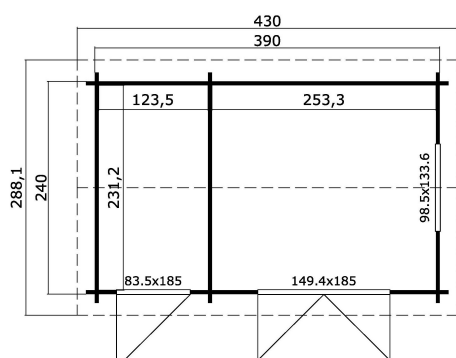

44
mm

2

6

PACKAGING: 1 PALLET(S)

440 x 118 x 76 cm
1010 kg

EAN 4742913016629

DIMENSIONS

Floor area	8.81 m ²
Roof dimensions	2.88 x 4.30 m
Cubic volume	≈ 20.35 m ³
Wall height	≈ 2.11 m
Ridge height	≈ 2.51 m
Front overhang	≈ 20 cm

WINDOWS & DOORS

1 x Double door (DGP+*)	149.4 x 185.0 cm
1 x Single door (TP+*)	83.5 x 185.0 cm
1 x Double window open inward (DGP+*)	98.5 x 133.6 cm

*DGP+: Double Glazed Premium Plus

*TP+: Solid Wood Premium Plus

ROOF & FLOOR

Roof boards	18x90 mm
Floor boards	18x90 mm
Roof surface	12.90 m ²
Roof angle	≈ 19 °
Treated Bearers	70x45 mm

* Optional roof covering available